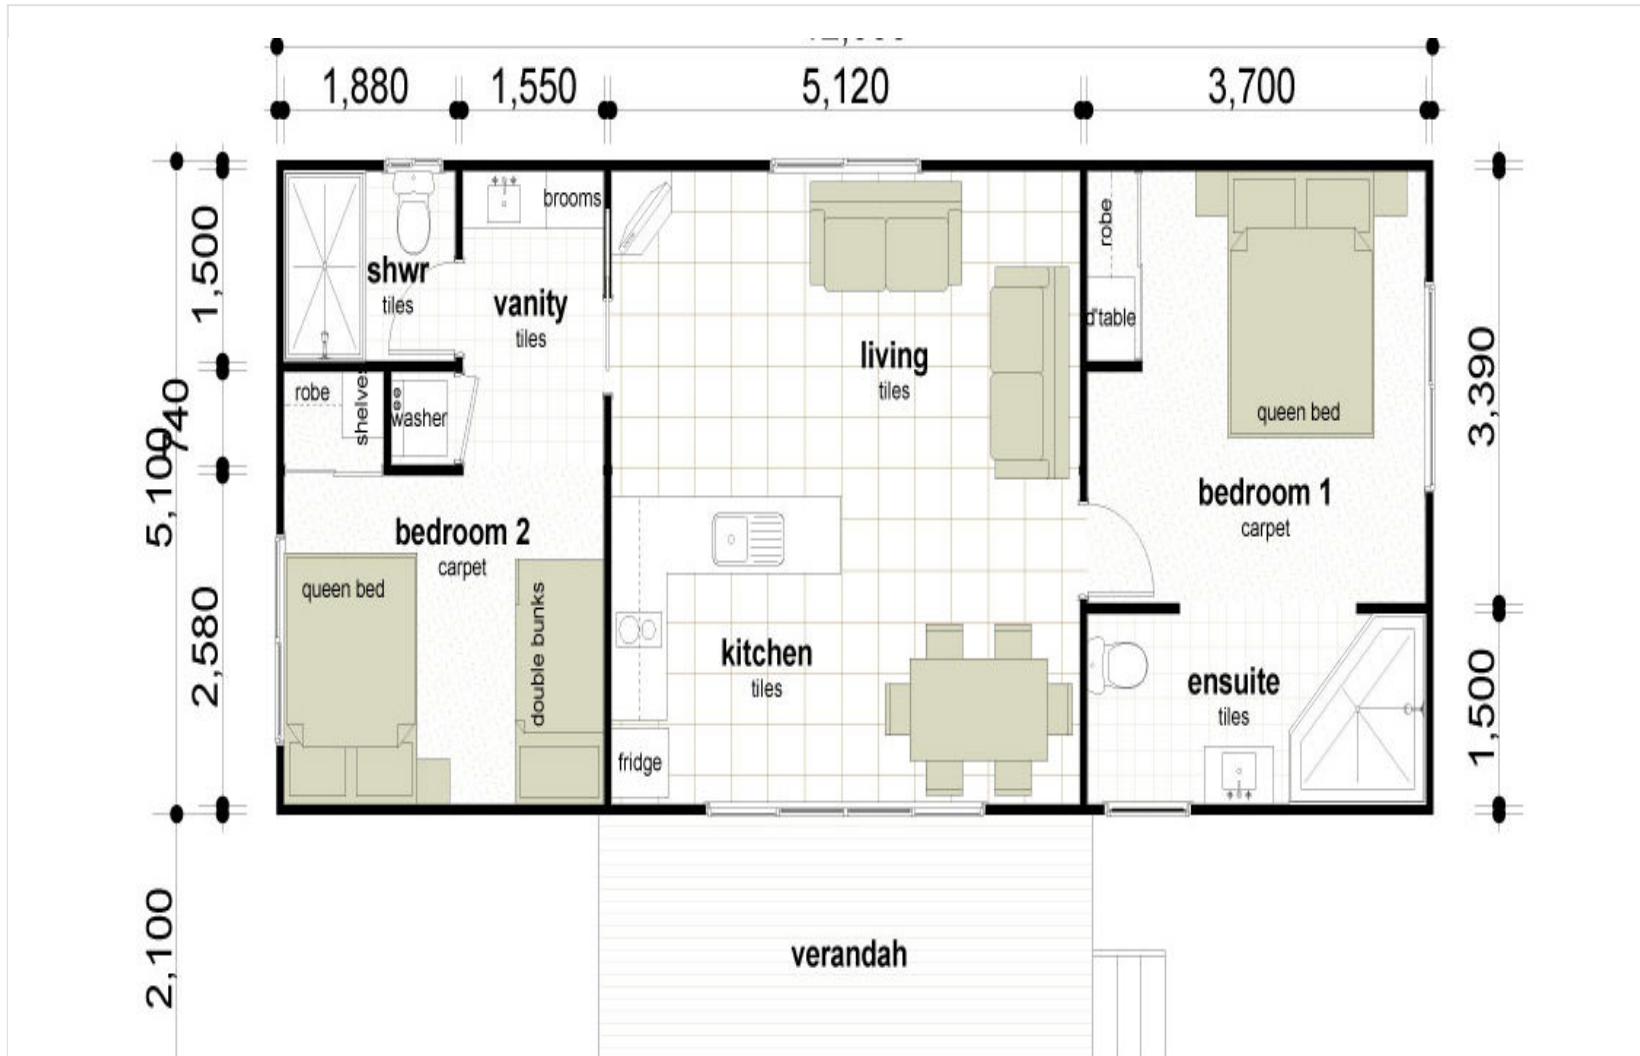

# Wyoming

 Beds 2  Baths 2  Toilets 2

Floor area: 64m<sup>2</sup>

You will feel like a king or queen in this design. Take a look at the bedroom layout. The master bedroom gets an open plan ensuite spa bathroom. Plus another bathroom for the kids. Relax on the verandah and enjoy the view.