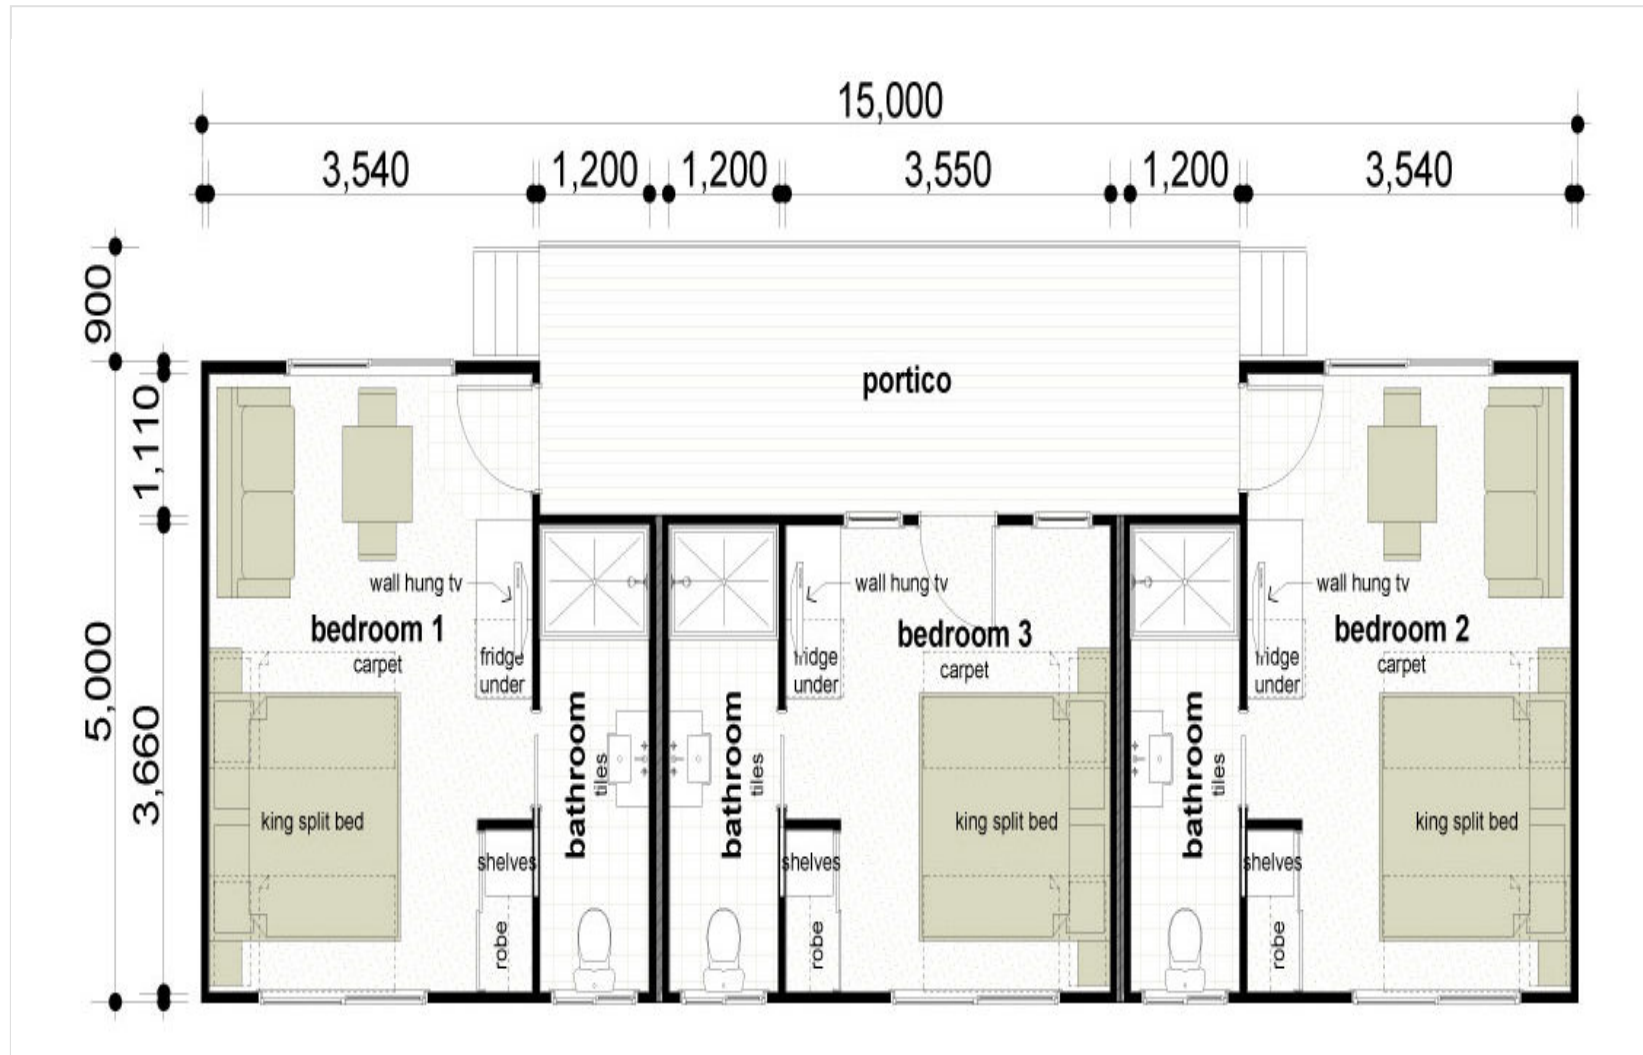

Boston

 Beds 3  Baths 3  Toilets 3

Floor area: 66m²

This three room motel style cabin comes all on one chassis totally self contained. Two rooms include a small living area as well. The covered entry protects from the elements.