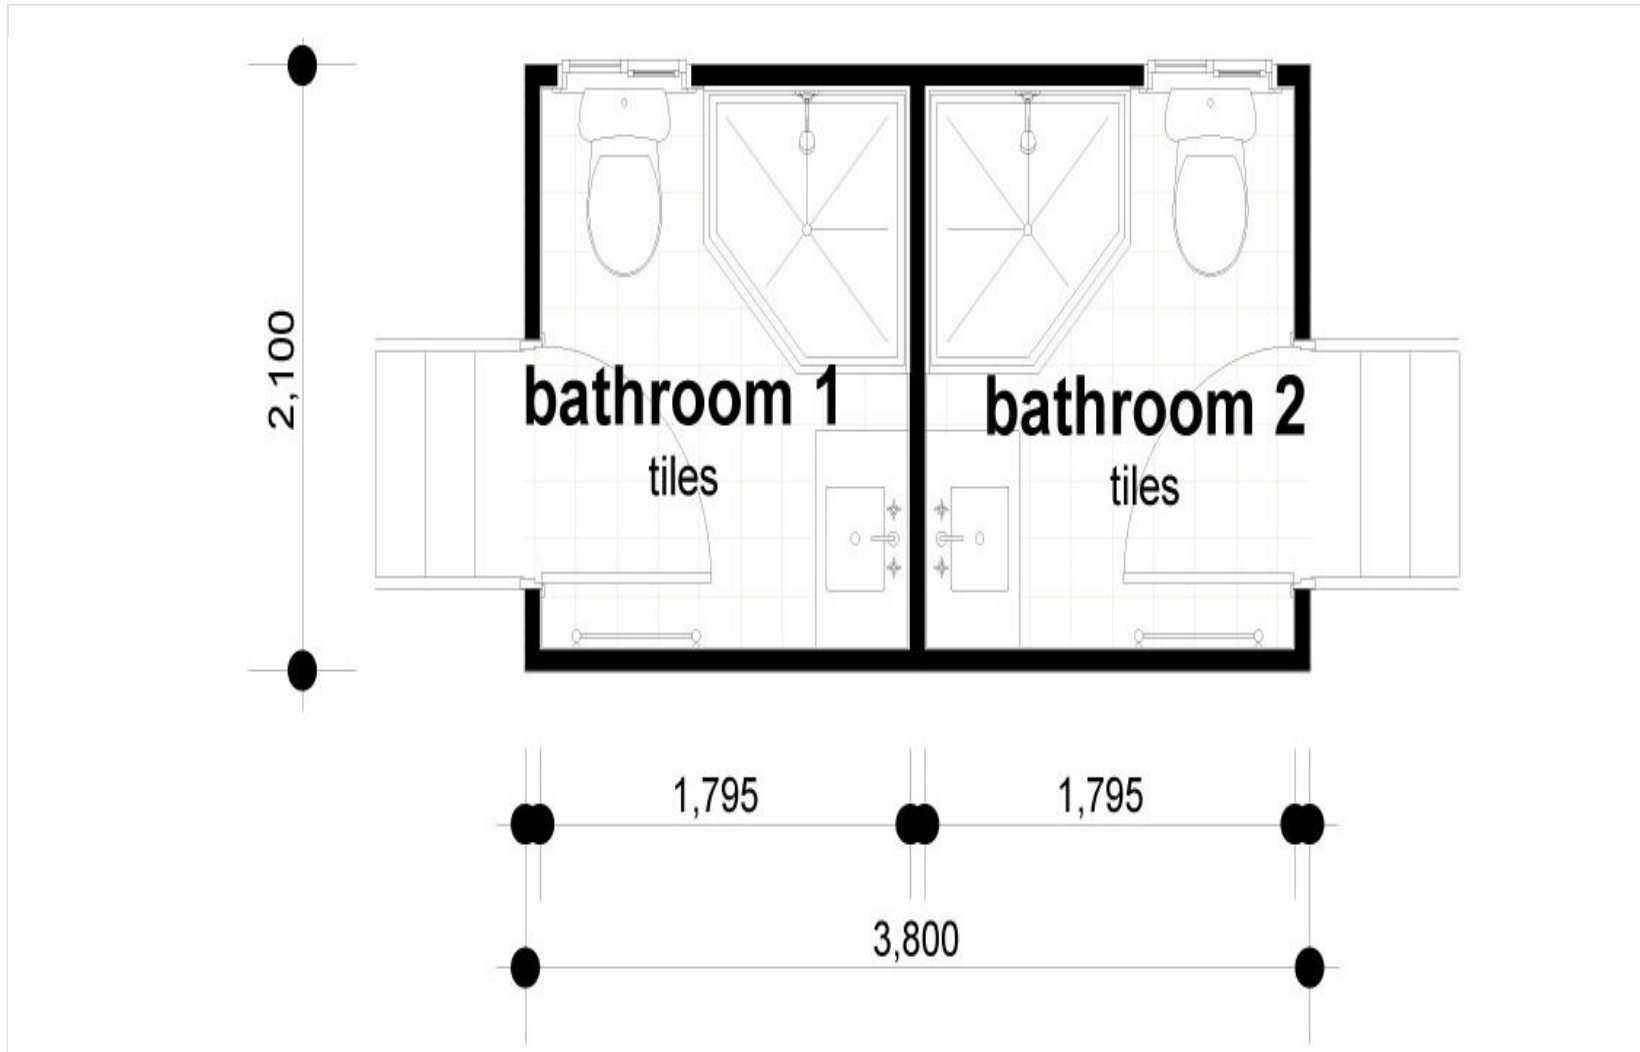

# Eden

This compact little ensuite is ideal for placing at the back of two non-drive through sites or in the middle of two drive through sites. If needed, the door locations can be put in alternative locations to better suit your layout.