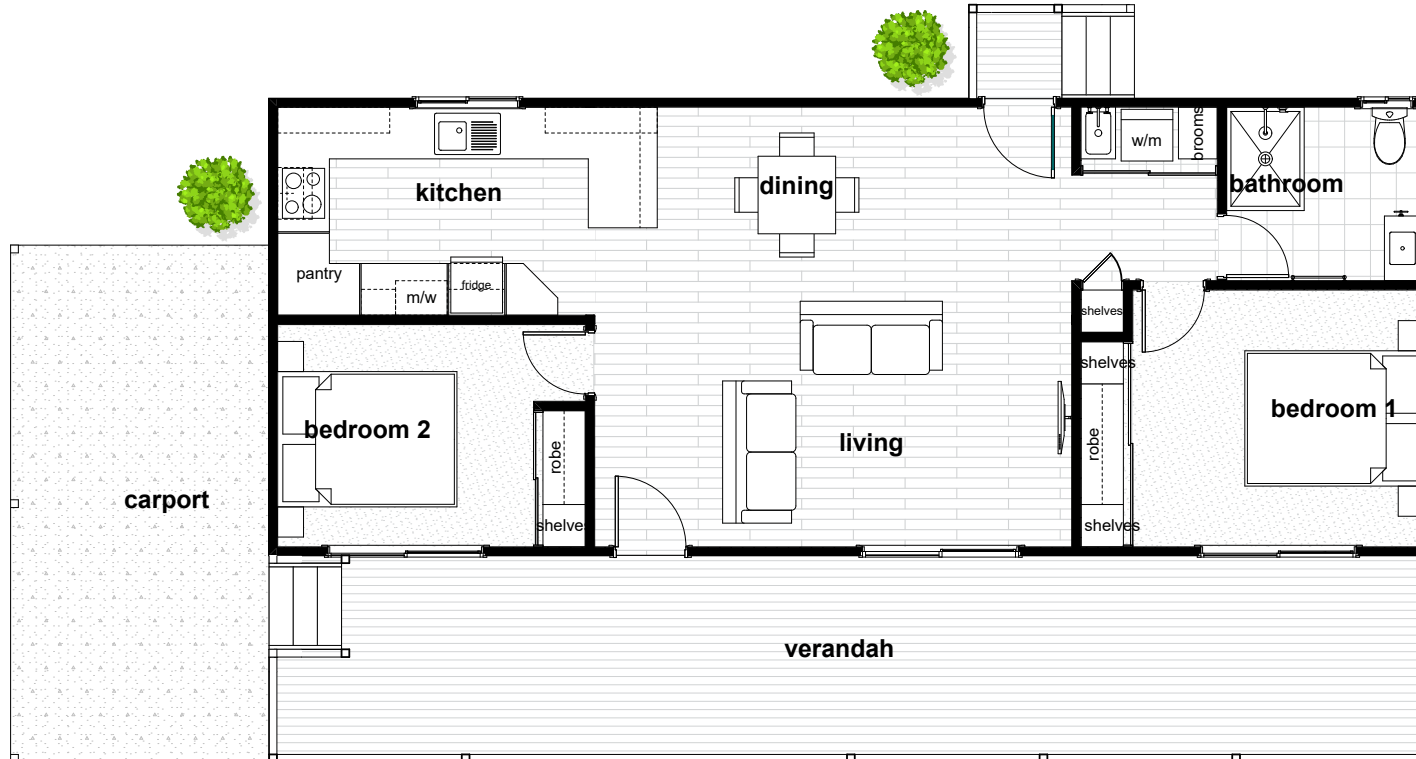

2 BEDROOM HOME

LV2M

2  | 1  | 1 

Modules	1
Total Area	103.95m ²
Living	71.55m ²
Verandah	32.4m
Length	13.5m
Width	5.3m