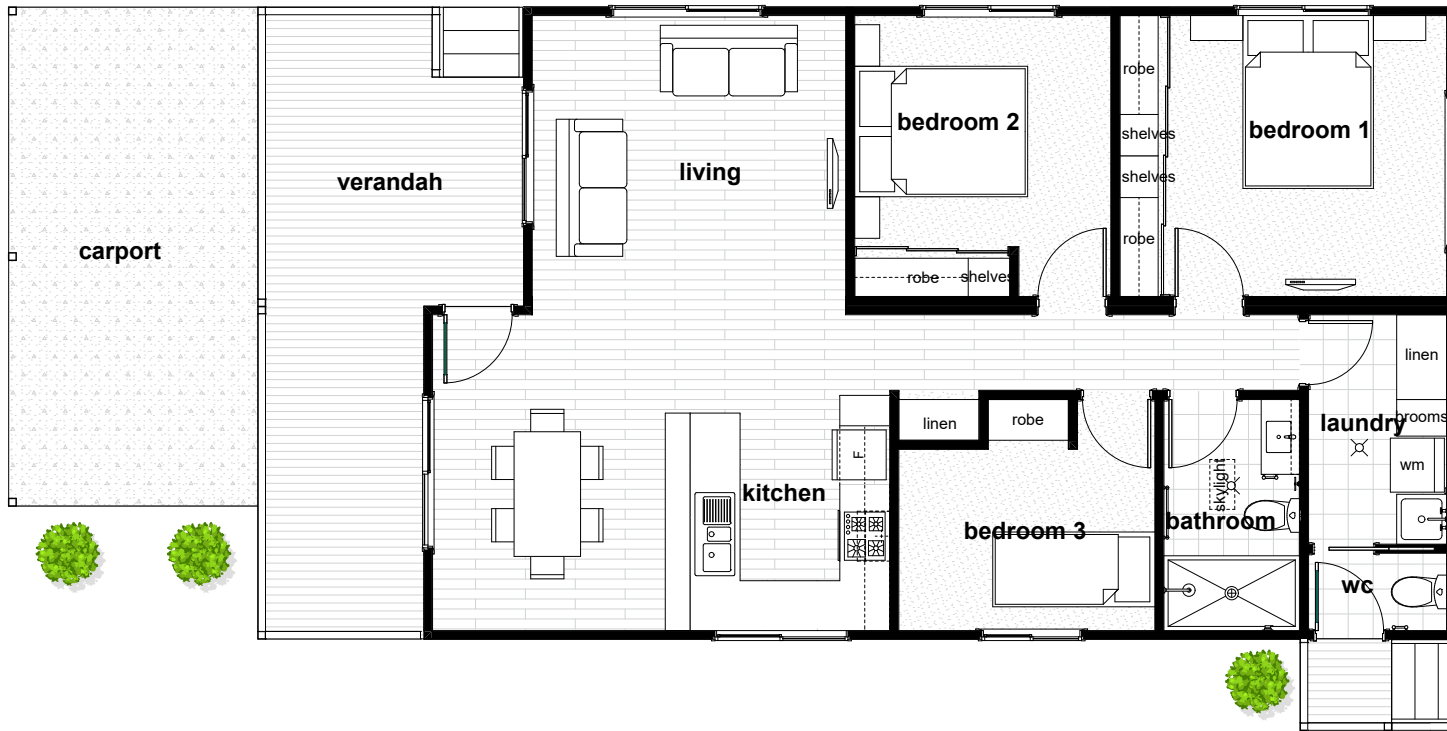

3 BEDROOM HOME

LV3B

3  | 1  | 2 

Modules	2
Total Area	109.44m ²
Living	85.12m ²
Verandah	24.32m
Length	14.4m
Width	7.6m