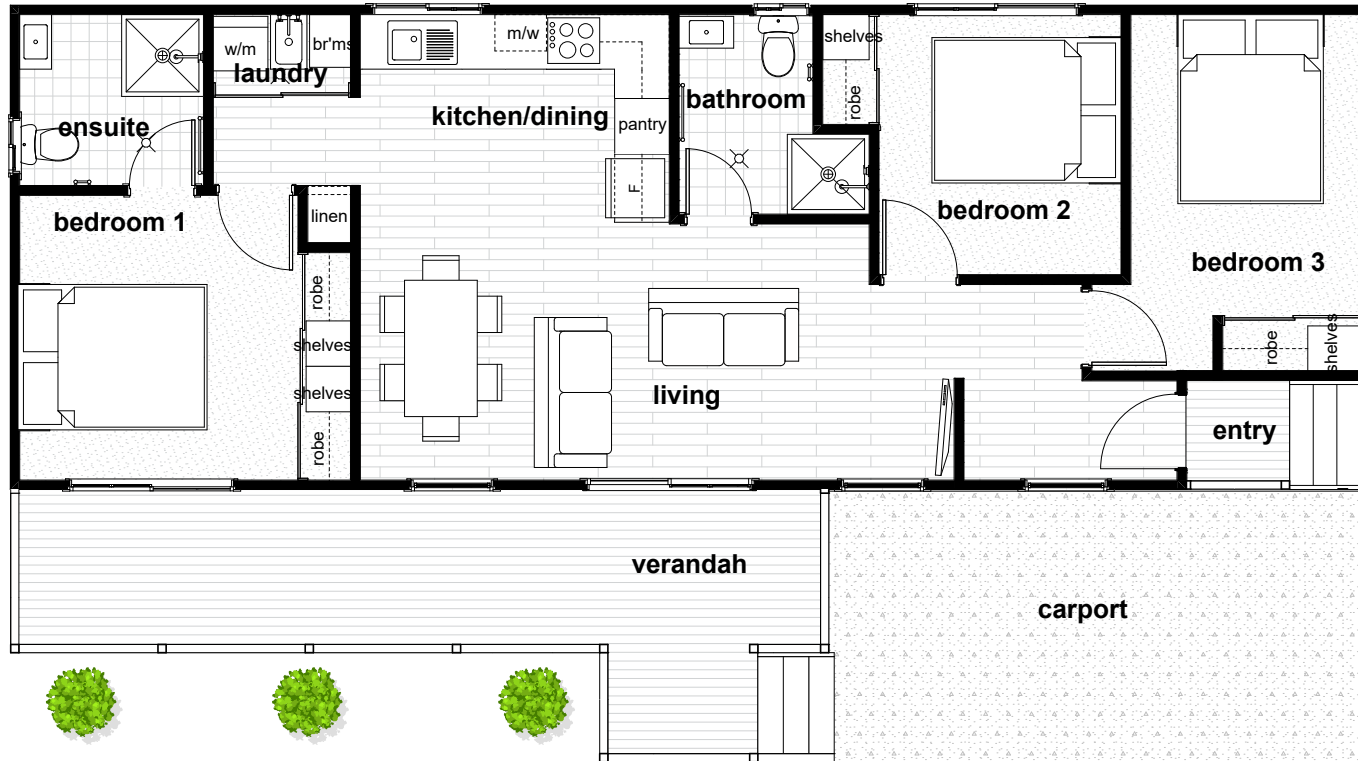

3 BEDROOM HOME

LV3D

3  | 2  | 2 

Modules	1
Total Area	95.84m ²
Living	79.78m ²
Verandah	16.06m
Length	15m
Width	7.12m