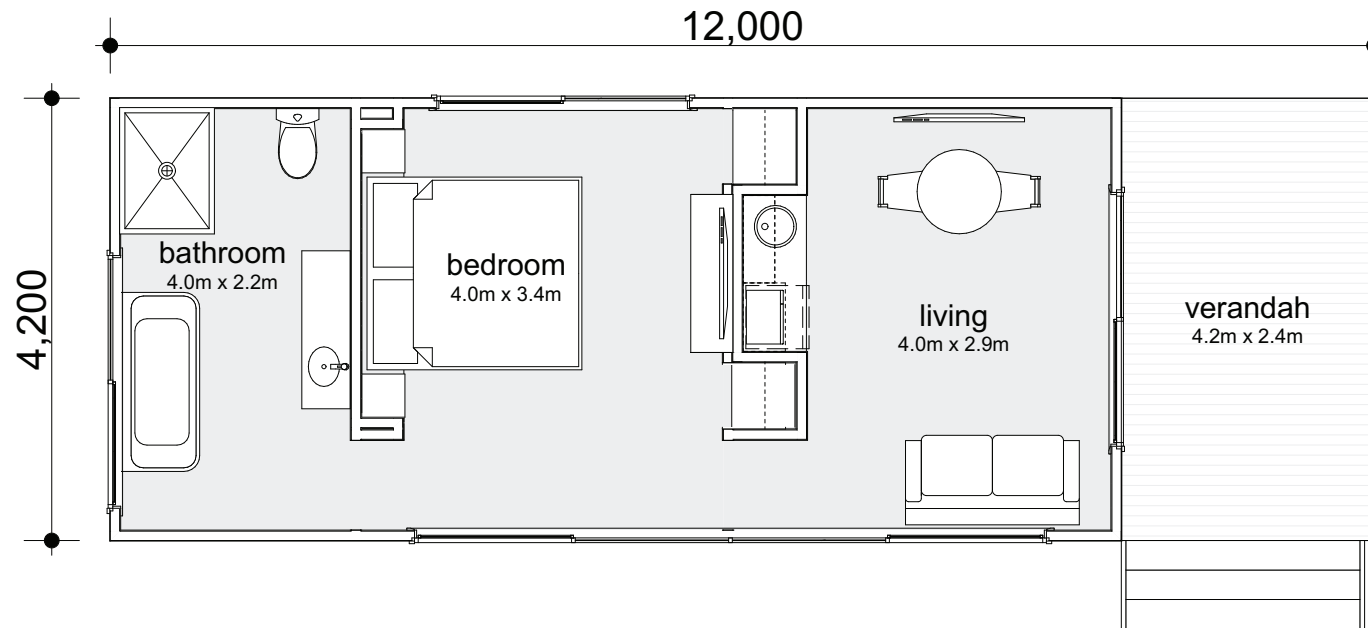

1 BEDROOM CABIN

TC1G

1 | 1 | 1

Created for a couples' weekend away, this luxurious cabin boasts a large bathroom, with shower and separate bathtub. Relax in a comfortable-sized bedroom with storage, a kitchenette and an elegant entertaining space.

Cabin Area

Modules:	1
Total Area:	50.4m ²
Living:	11.6m ²
Verandah:	10m ²
Length:	12m
Width:	4.2m

Get in touch

We would be delighted to collaborate with you and exchange ideas for your upcoming project:

T: (02) 6773 8567 **E:** sales@uniplangroup.co