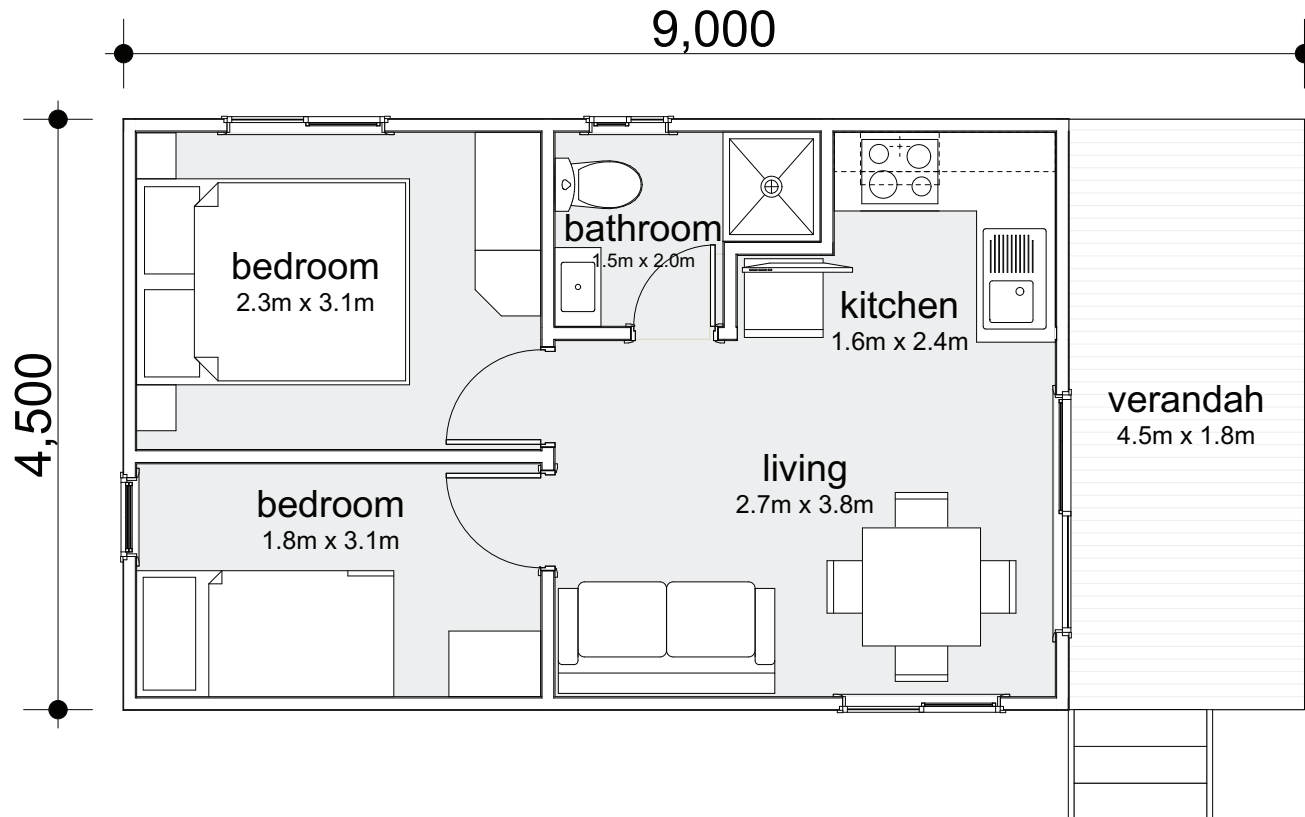

2 BEDROOM CABIN

TC2B

2 | 1 | 1

This simple yet spacious cabin is made for smaller families, delivering a comfortable experience, with plenty of space for facilities and two bedrooms, sleeping up to four people.

Cabin Area

Modules:	1
Total Area:	40.5m ²
Living:	10.2m ²
Verandah:	8.1m ²
Length:	9.0m
Width:	4.5m

Get in touch

We would be delighted to collaborate with you and exchange ideas for your upcoming project: