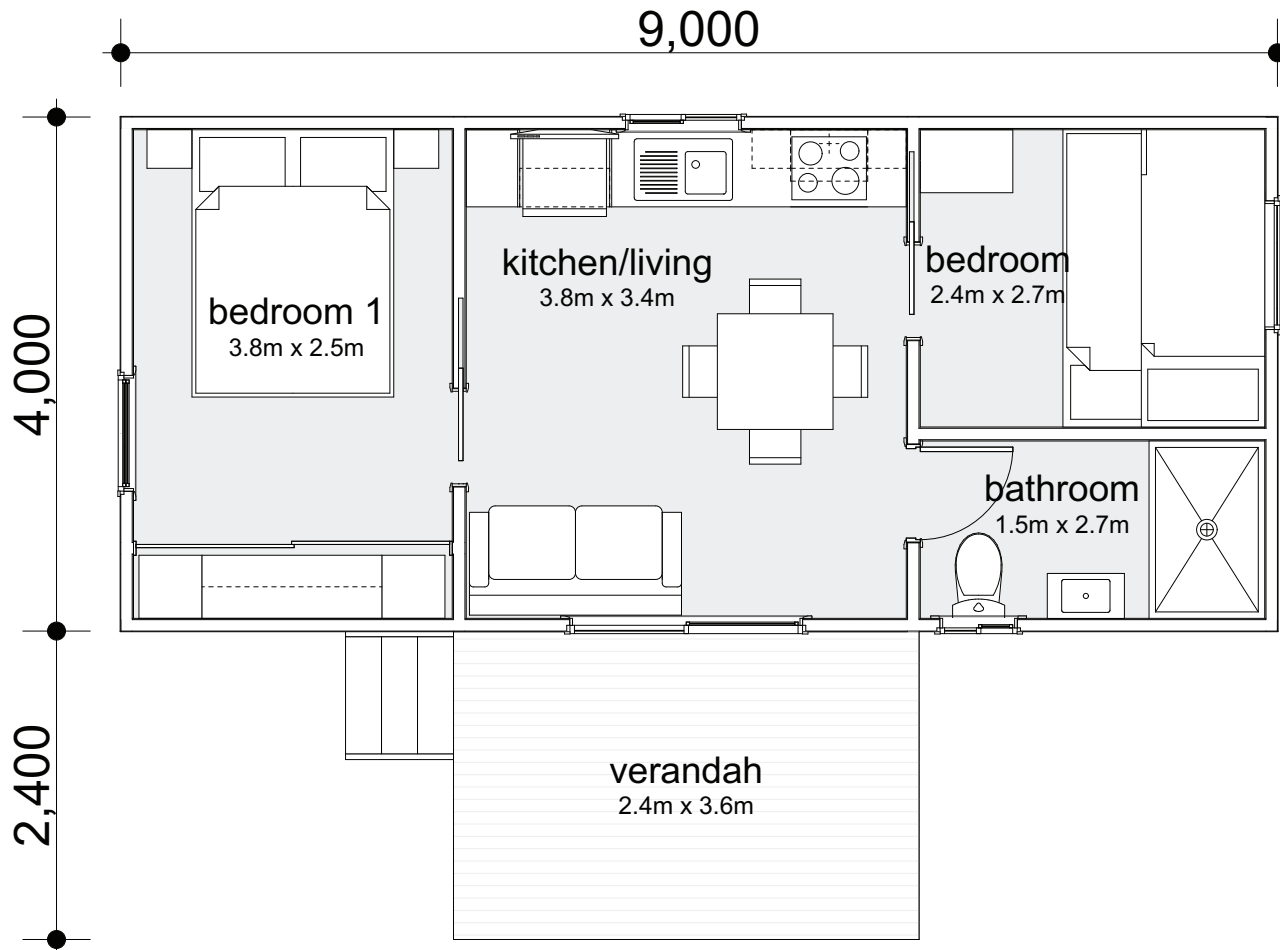

2 BEDROOM CABIN

TC2C

2 | 1 | 1

Enjoy a sizeable two-bedroom cabin with tri-bunks in the secondary room. This gorgeous cabin boasts generous entertainment spaces with a large verandah and living area.

Cabin Area

Modules:	1
Total Area:	36m ²
Living:	13m ²
Verandah:	8.6m ²
Length:	9.0m
Width:	4m

Get in touch

We would be delighted to collaborate with you and exchange ideas for your upcoming project:

T: (02) 6773 8567 E: sales@uniplangroup.co