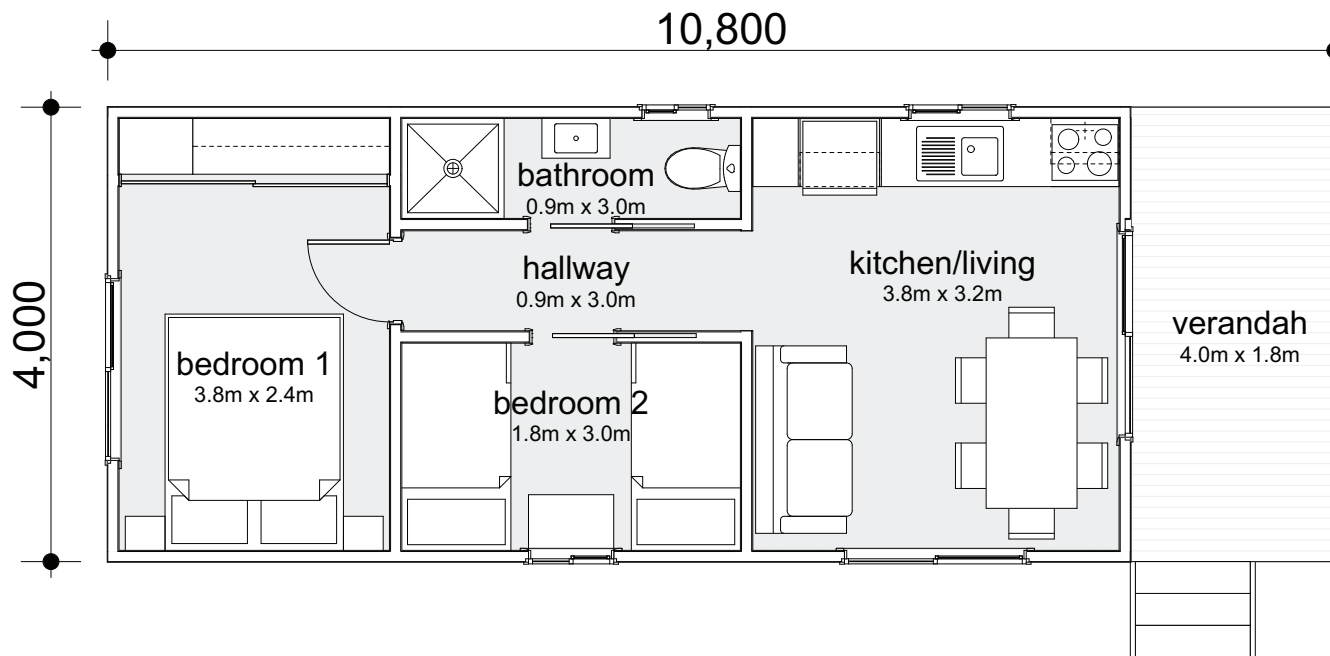

2 BEDROOM CABIN

TC2G

2  | 1  | 1 

This family-friendly cabin boasts abundant space, from the large queen-size bedroom and two dual bunks to the intelligently designed kitchenette. With room to sleep up to eight people, this cabin is perfect for large groups.

Cabin Area

Modules:	1
Total Area:	43.2m ²
Living:	12.16m ²
Verandah:	7.2m ²
Length:	10.8m
Width:	4.0m

Get in touch

We would be delighted to collaborate with you and exchange ideas for your upcoming project: