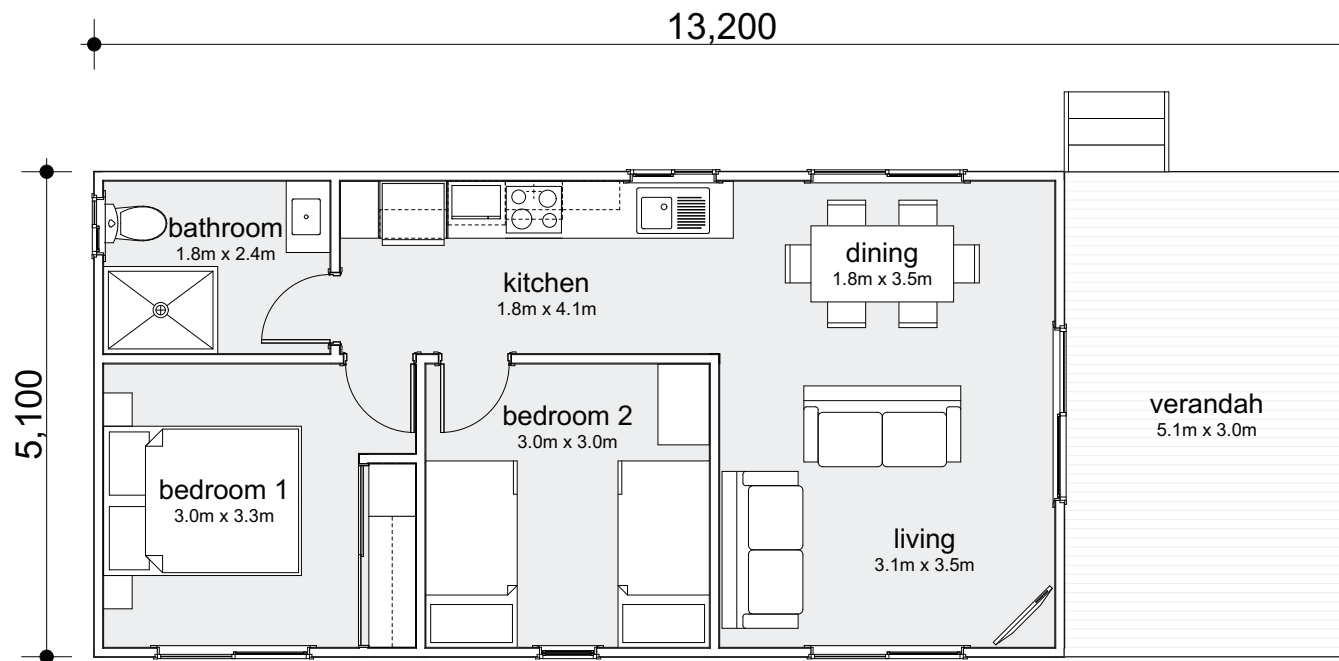

2 BEDROOM CABIN

TC2K

2  | 1  | 1 

Our best-selling two-bedroom cabin sleeps up to eight people. It is perfect for a comfortable holiday, with cooking facilities, a bathroom, a bedroom with a built-in robe and a second room. Also included is a large front verandah.

Cabin Area

| | |
|-------------|---------------------|
| Modules: | 1 |
| Total Area: | 67.32m ² |
| Living: | 10.85m ² |
| Verandah: | 15.3m ² |
| Length: | 13.2m |
| Width: | 5.1m |

Get in touch

We would be delighted to collaborate with you and exchange ideas for your upcoming project: