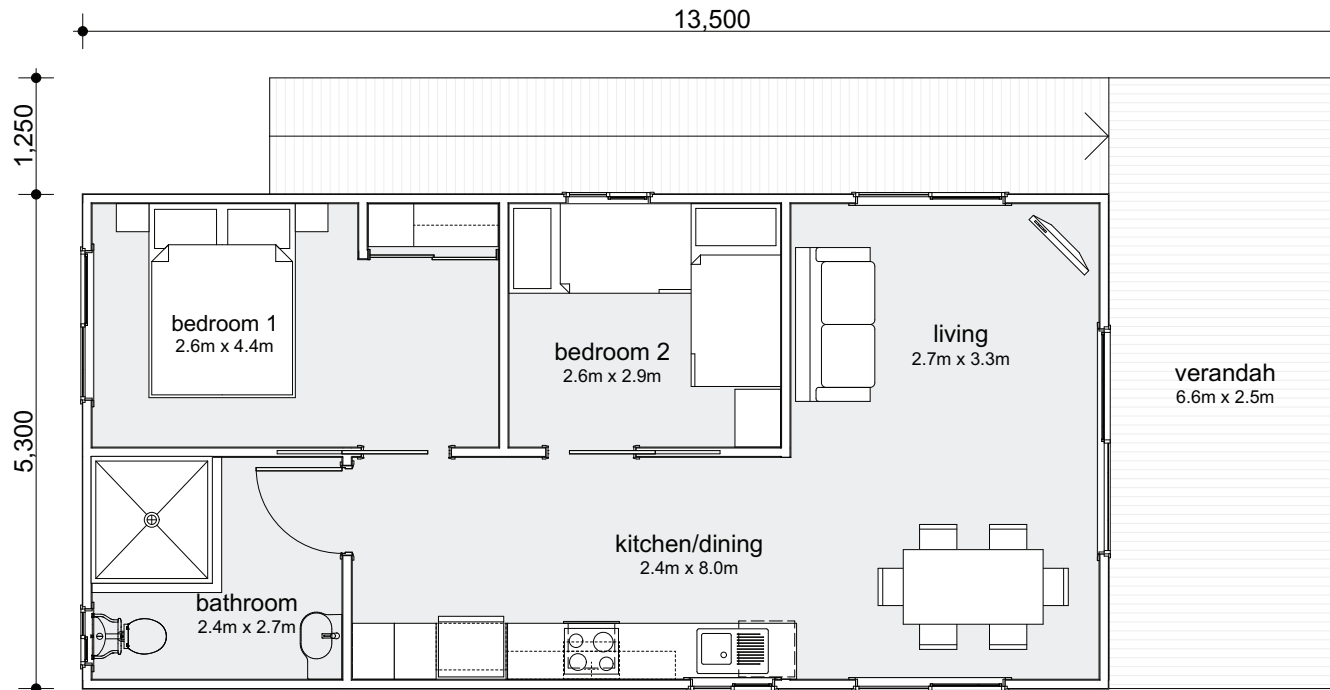

2 BEDROOM CABIN

TC2M_A

2 | 1 | 1

This highly accessible, spacious two-bedroom cabin offers all inclusions and sleeps up to eight people. It features a large verandah, perfect for relaxing and enjoying the outdoors.

Cabin Area

Modules:	1
Total Area:	71.55m ²
Living:	8.9m ²
Verandah:	16.5m ²
Length:	13.5m
Width:	5.3m

Get in touch

We would be delighted to collaborate with you and exchange ideas for your upcoming project: